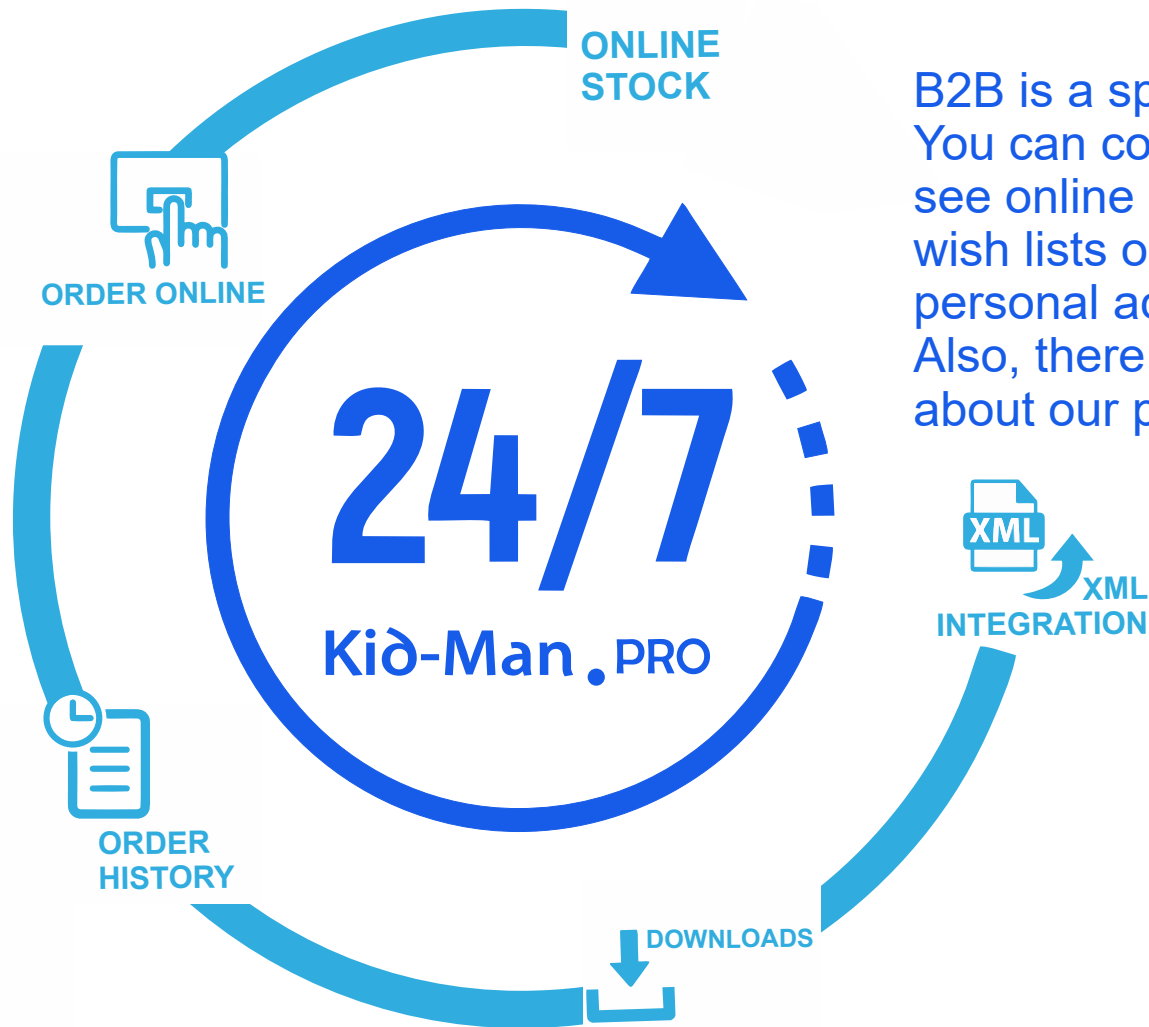

5. EXCLUSIVE B2B PLATFORM

B2B is a special platform for our legal clients. You can communicate with our sales team, see online updated stock, prepare your exclusive wish lists or just make orders 24/7 by using your personal account. Also, there you can find all relevant information about our products.