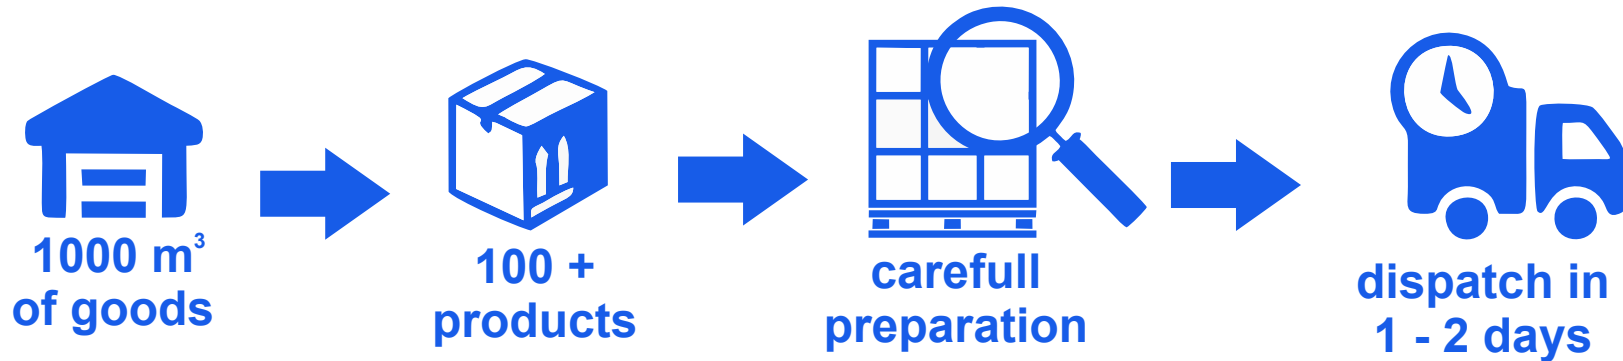

4. OPPORTUNITIES OF THE WAREHOUSE

Kid-Man stores more than 1000 m³ of goods in warehouse near Vilnius. Despite over 100 different products and much more spare parts are stocked, well-trained warehouse staff are able to prepare shipment for dispatch in 1-2 days after the confirmation of received order.